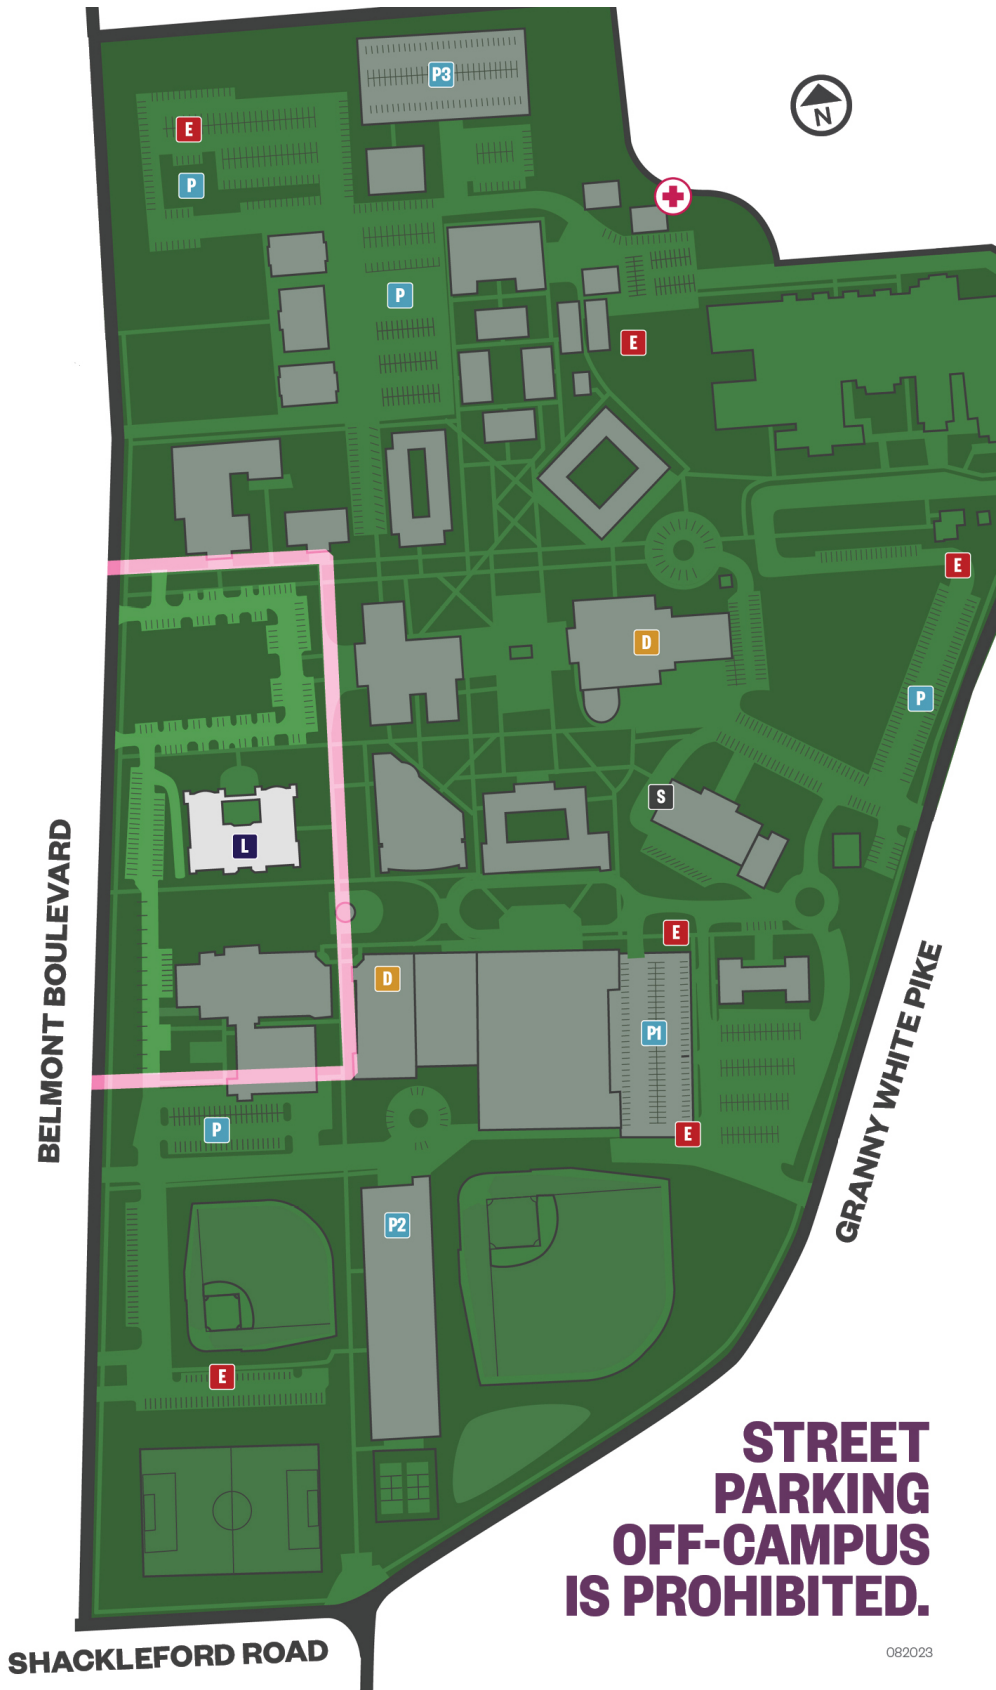

1 University Park Drive,
Nashville, TN 37204

Dolly Parton & The Makers: My Life in Rhinestones

Fashion Exhibit Parking Map

View the full
campus map online at

LIPSCOMB.EDU/MAPS

L Beaman Library *(highlighted)*

- **'Dolly Parton & the Makers' Exhibit**
  Enter Beaman Library through the front atrium on the main level. The exhibit will be inside and to your left.
- **Recommended Parking**
  Parking spots alongside Belmont Blvd and at 1 University Park Drive will be available (highlighted on the map).

Free parking will be available for exhibition guests in the the designated location for 90 minutes; cars will be towed if left unattended.

P Parking Garages

- **P1: Arena East Parking Garage**
- **P2: Arena West Parking Garage**
  Garage with 250+ spaces
- **P3: North Parking Garage**
  Garage with 400+ spaces

S Security & Safety

D Dining & Refreshments

+ First Aid / Health Center

♥ AED: Each building is equipped with an automated external defibrillator.

E Emergency Call Tower

STREET PARKING OFF-CAMPUS IS PROHIBITED.