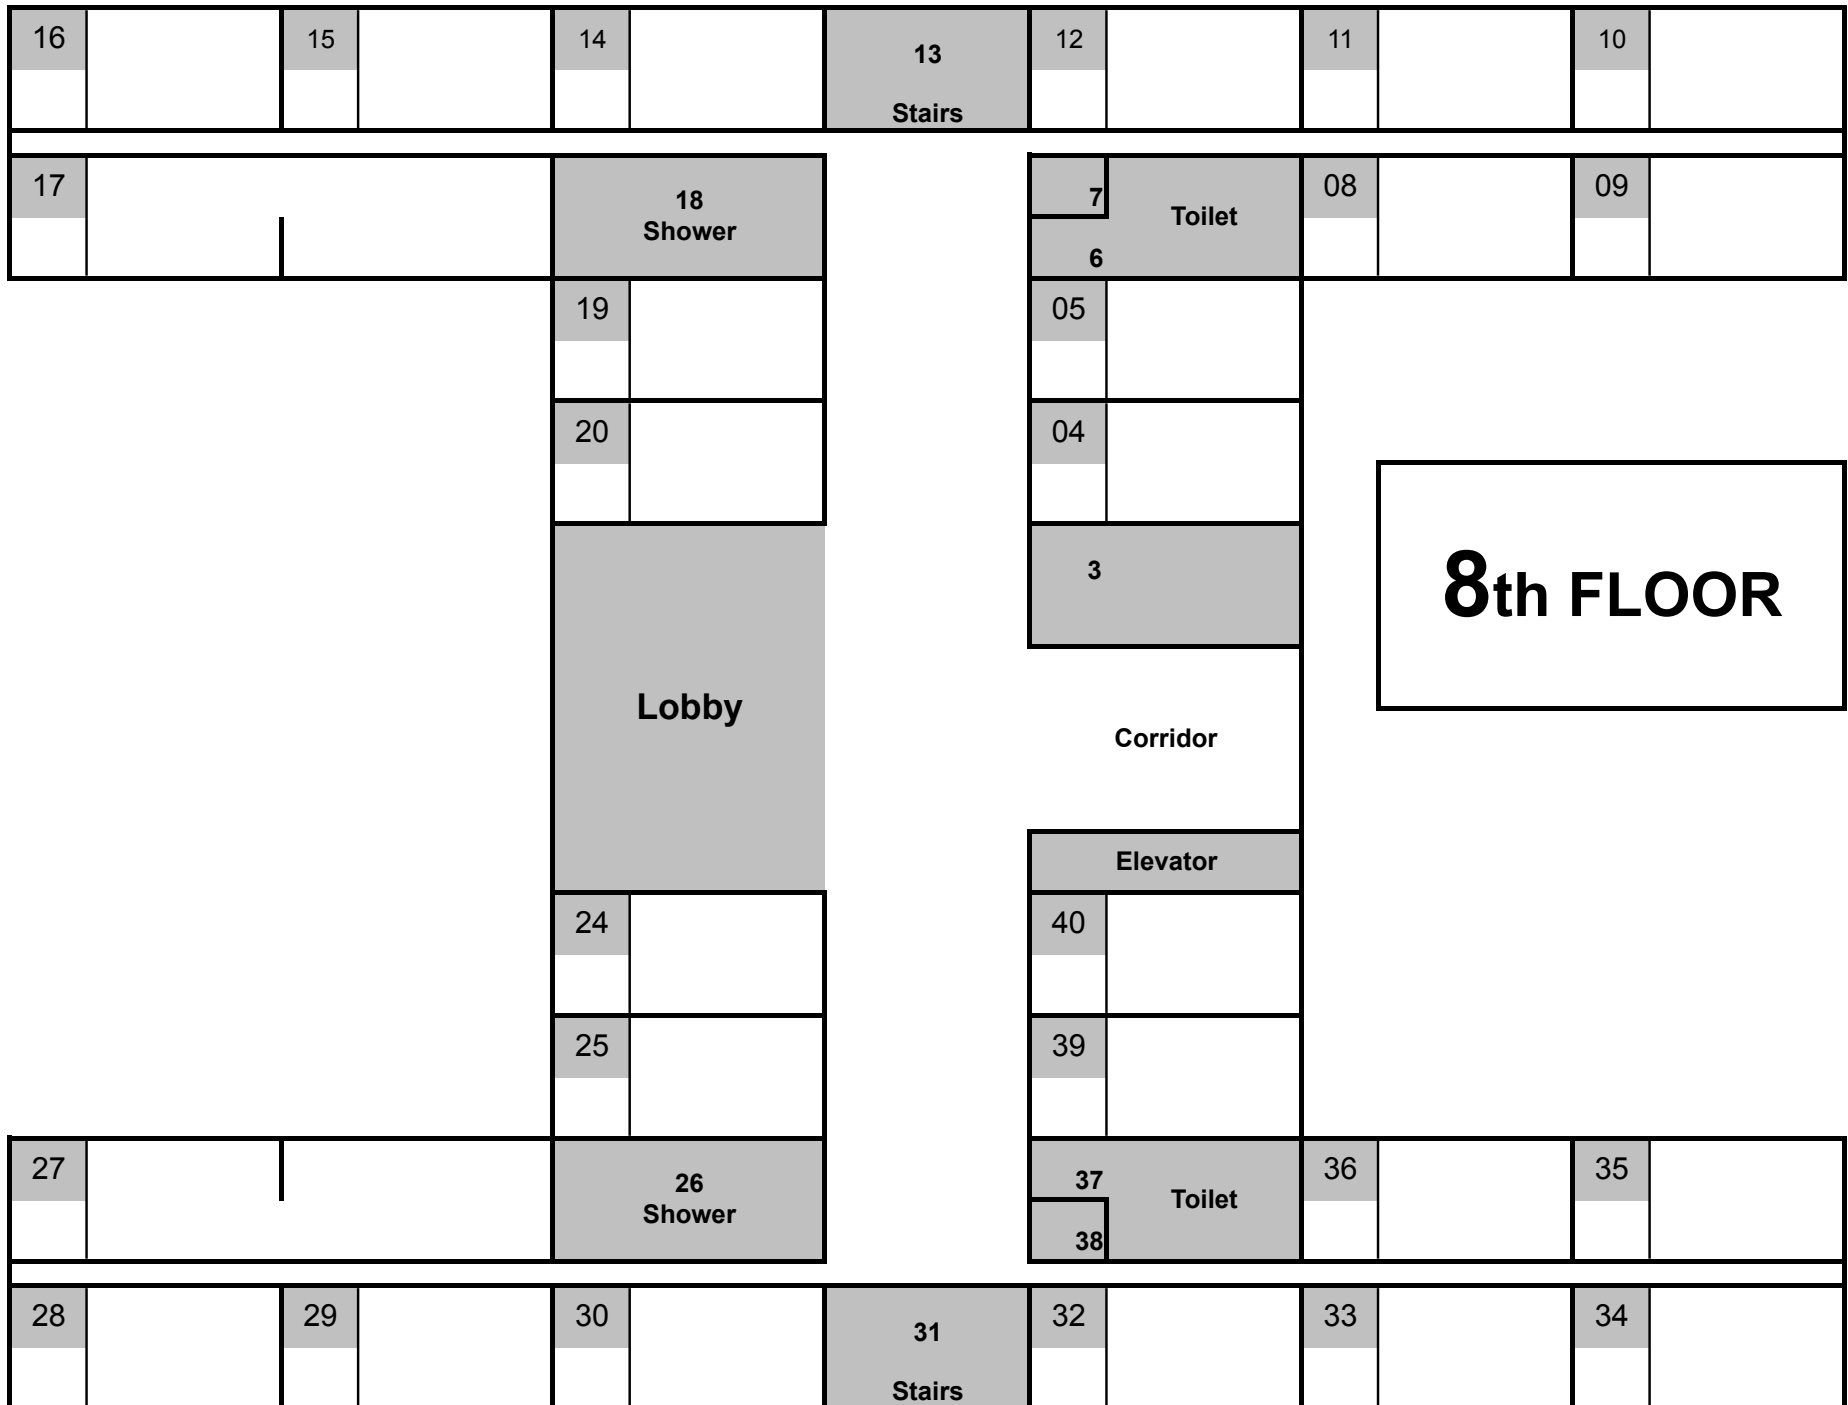

ARHD Apartment

14

Storage

13

Stairs

12

Storage

11

10

18
Shower

7

Toilet

08

09

6

Lobby

Lobby

Front Desk

2nd FLOOR

Corridor

Elevator

RHD Office 1331

Future
Kitchen

RHD Apartment

Guest
Restroom

Guest
Restroom

Lobby Annex

31

Stairs

3rd FLOOR

5th FLOOR

7th FLOOR