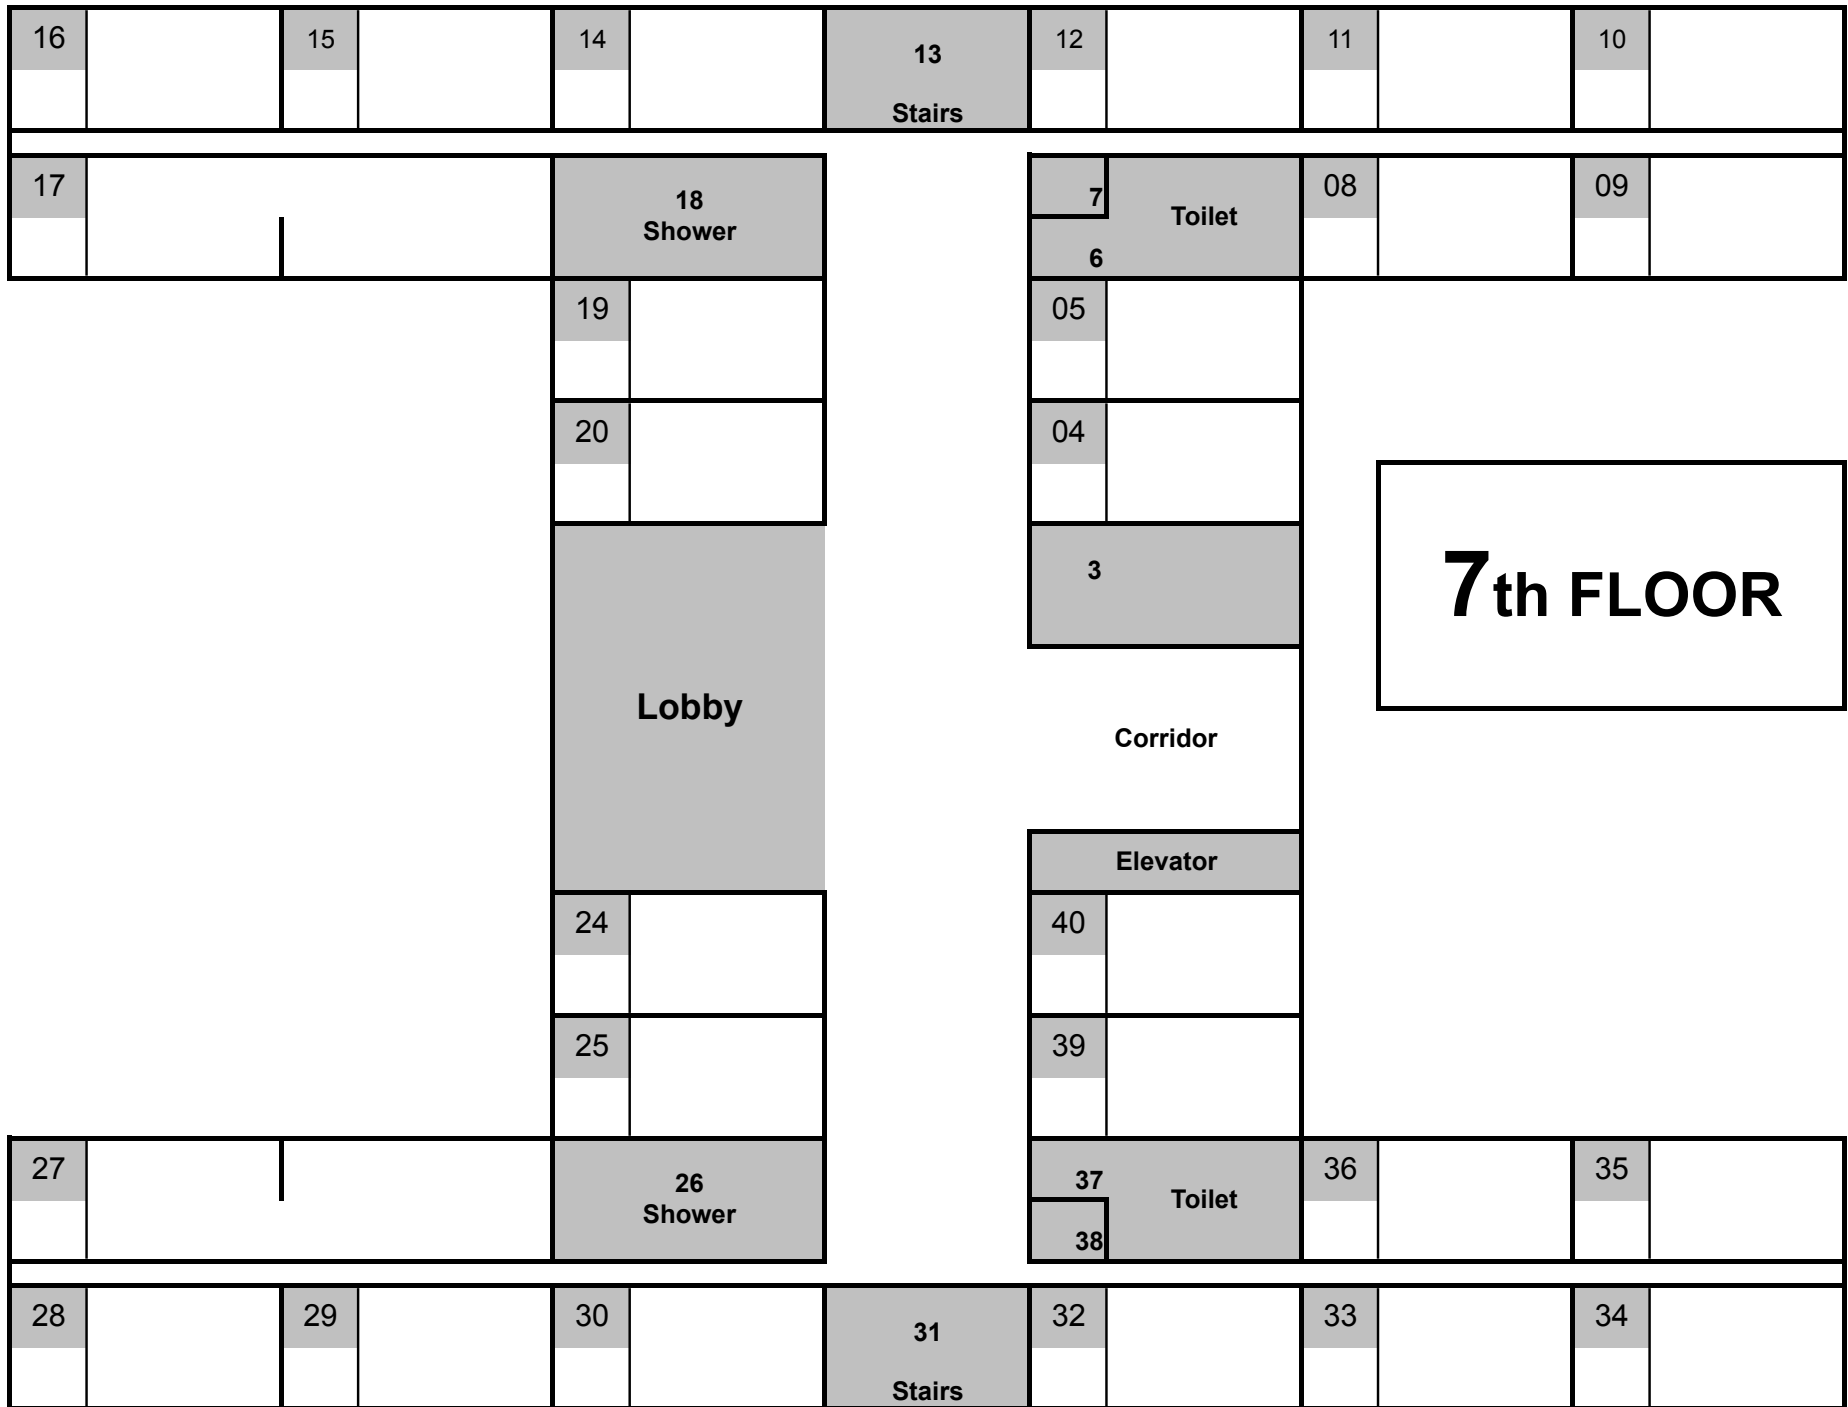

ARHD Apartment

14

Storage

13

Stairs

12

Storage

11

10

18
Shower

7

Toilet

08

09

6

Lobby

Lobby

Front Desk

2nd FLOOR

Corridor

Elevator

RHD Office 1331

Future
Kitchen

RHD Apartment

Guest
Restroom

Guest
Restroom

Lobby Annex

31

Stairs

3rd FLOOR

5th FLOOR

7th FLOOR