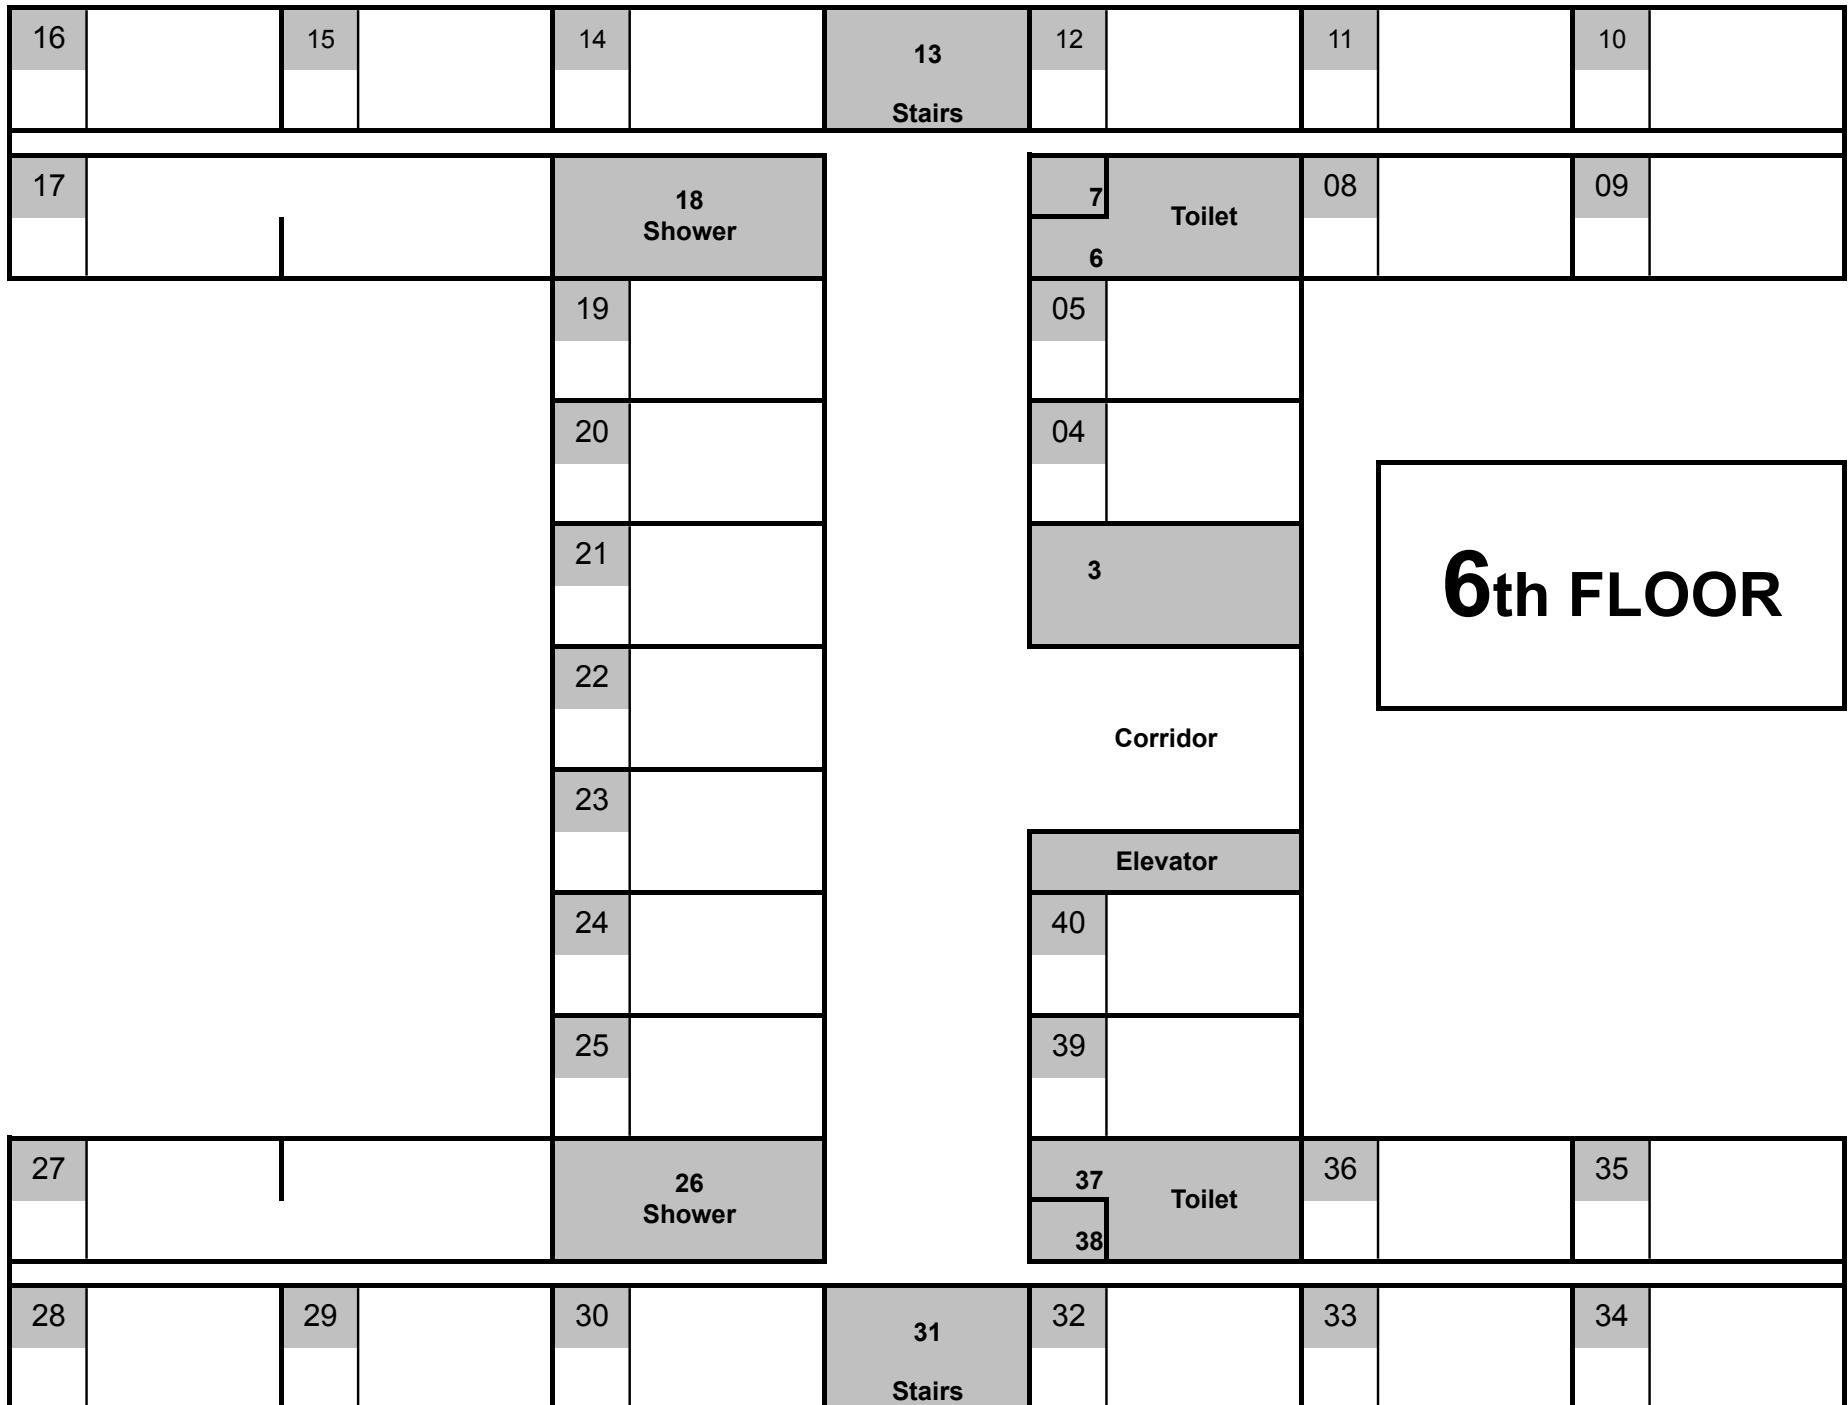

ARHD Apartment

14

Storage

13

Stairs

12

Storage

11

10

18
Shower

7

Toilet

08

09

6

Lobby

Lobby

Front Desk

2nd FLOOR

Corridor

Elevator

RHD Office 1331

Future
Kitchen

RHD Apartment

Guest
Restroom

Guest
Restroom

Lobby Annex

31

Stairs

3rd FLOOR

5th FLOOR

7th FLOOR