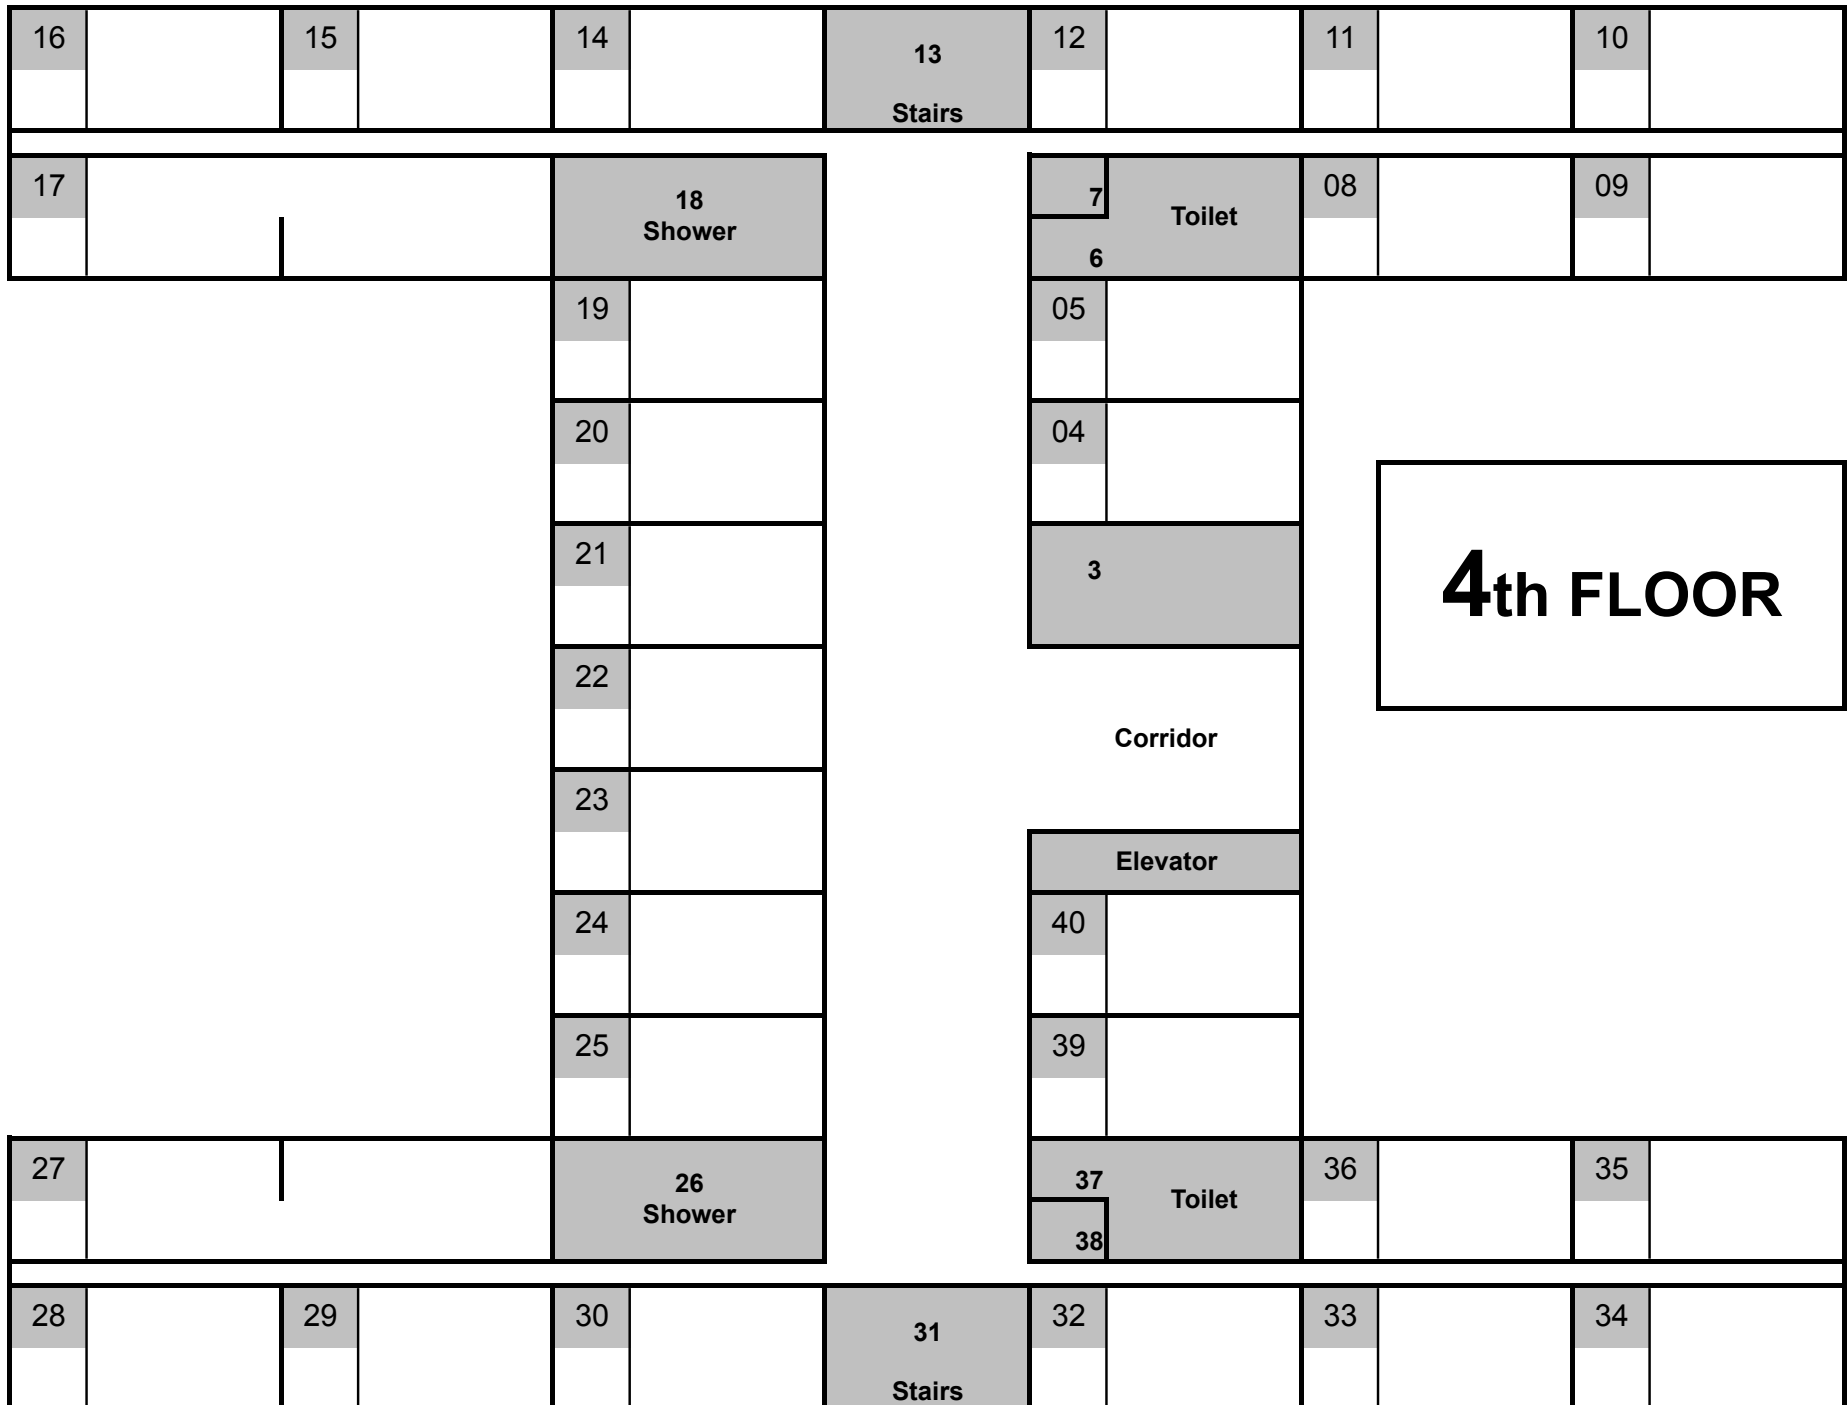

ARHD Apartment

14

Storage

13

Stairs

12

Storage

11

10

18
Shower

7

Toilet

08

09

6

Lobby

Lobby

Front Desk

2nd FLOOR

Corridor

Elevator

RHD Office 1331

Future
Kitchen

RHD Apartment

Guest
Restroom

Guest
Restroom

Lobby Annex

31

Stairs

3rd FLOOR

5th FLOOR

7th FLOOR