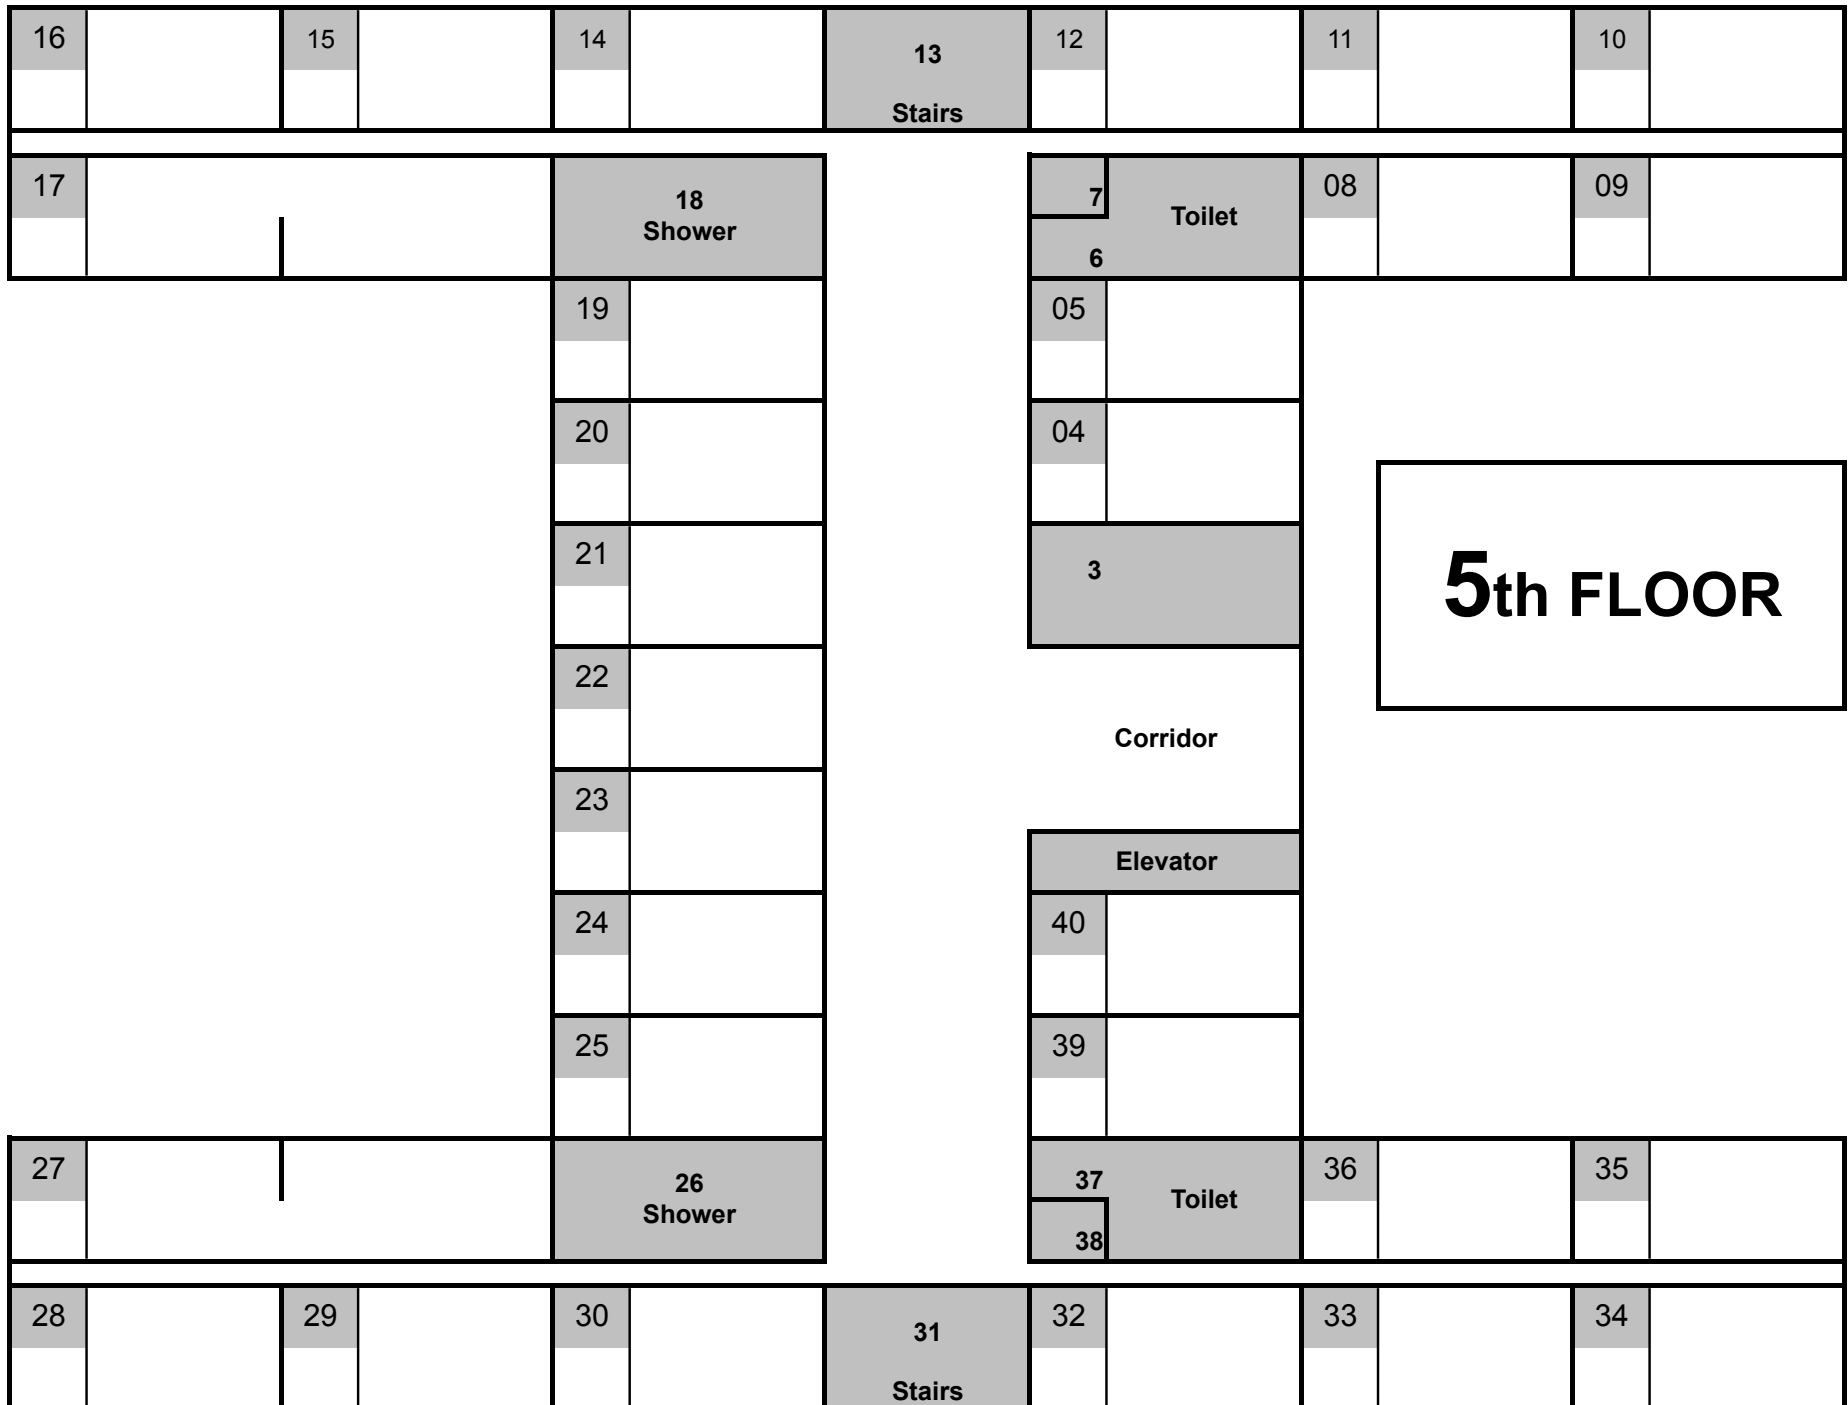

ARHD Apartment

14

Storage

13

Stairs

12

Storage

11

10

18
Shower

7

Toilet

08

09

6

Lobby

Lobby

Front Desk

2nd FLOOR

Corridor

Elevator

RHD Office 1331

Future
Kitchen

RHD Apartment

Guest
Restroom

Guest
Restroom

Lobby Annex

31

Stairs

3rd FLOOR

5th FLOOR

7th FLOOR